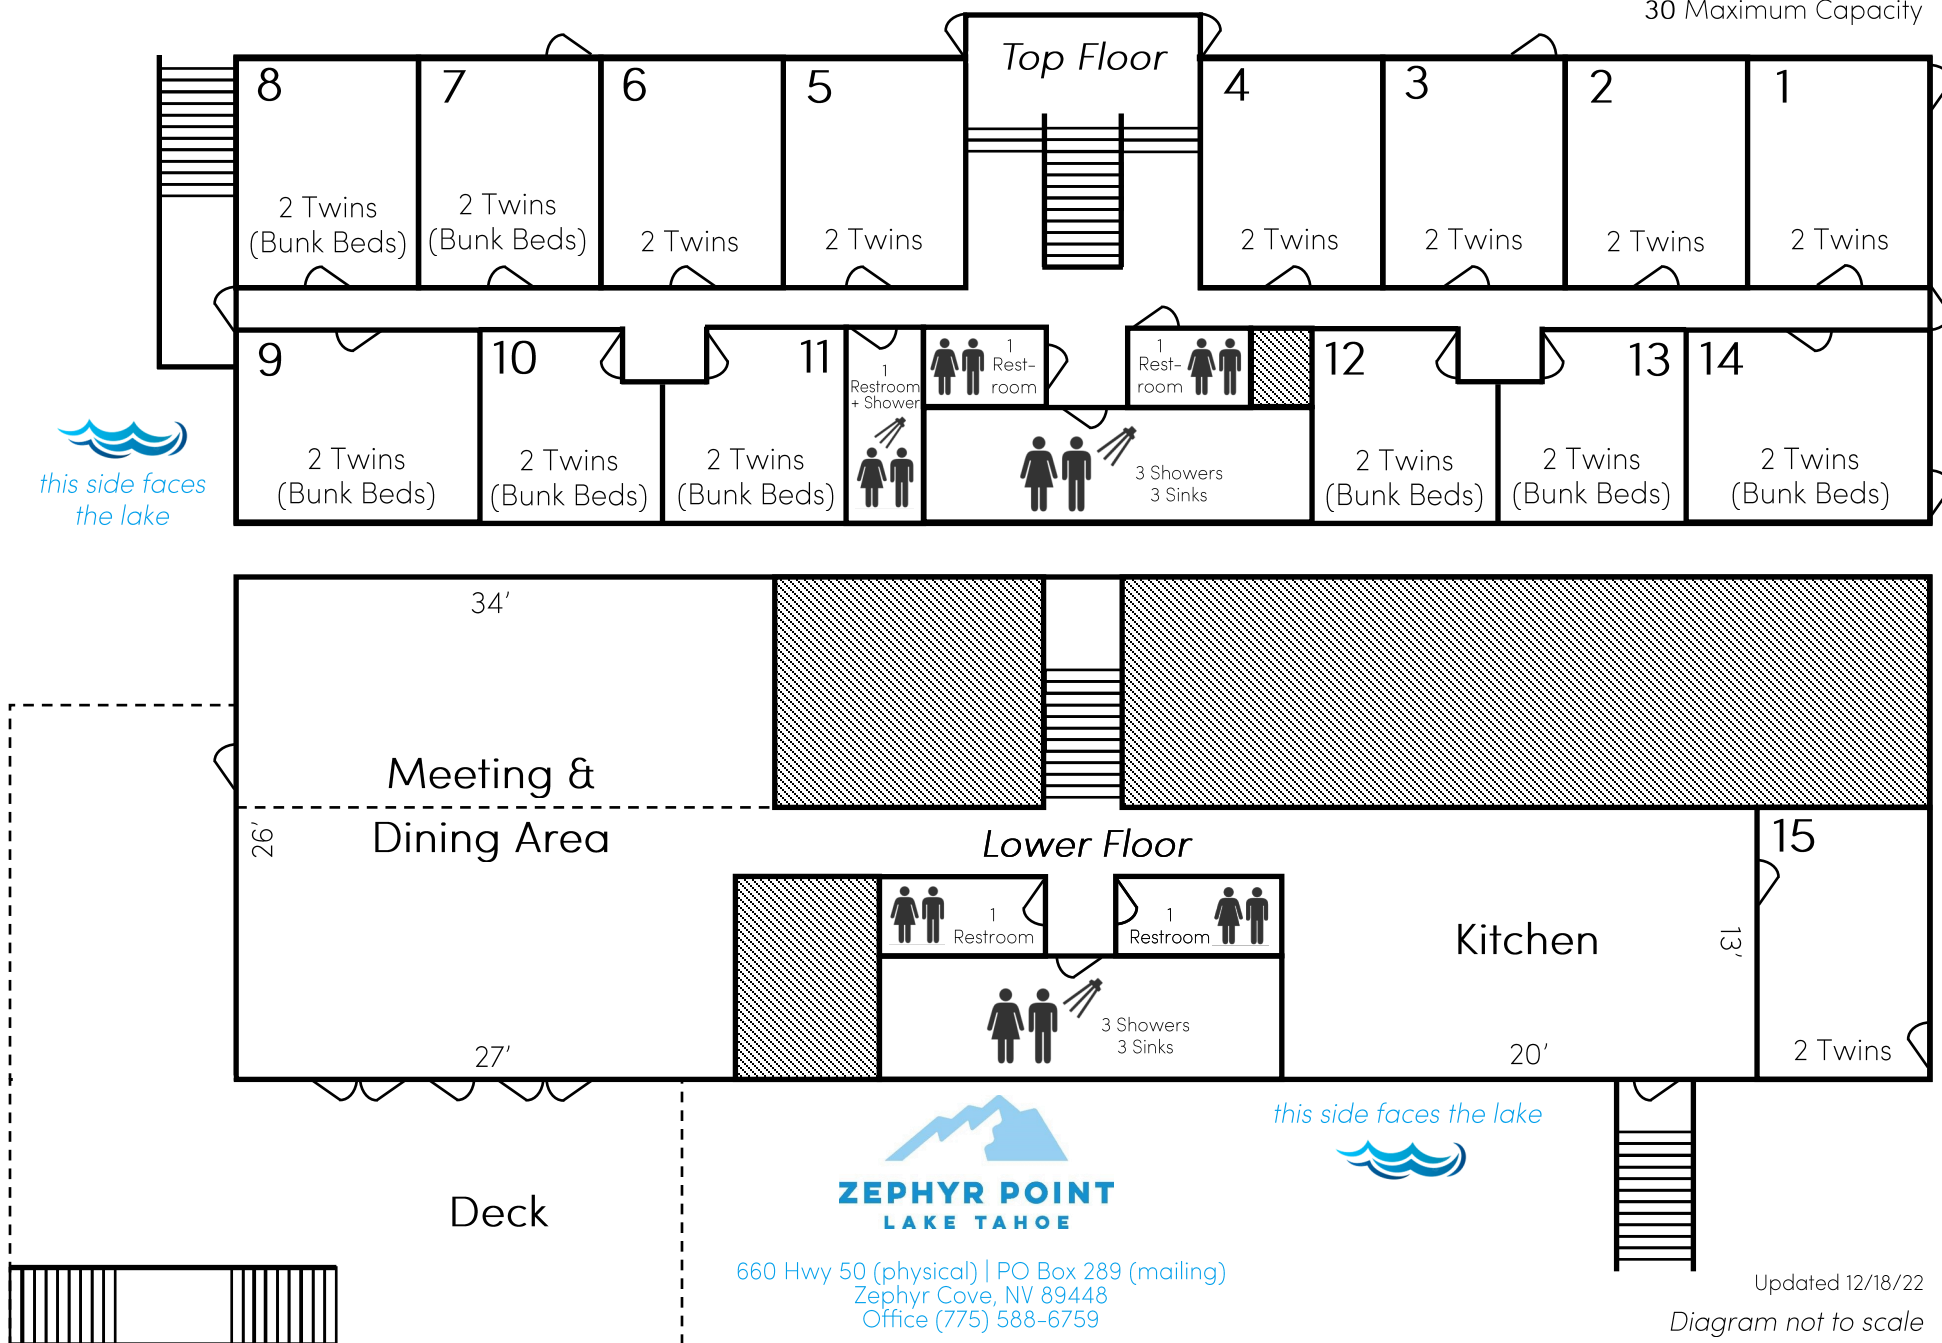

# LAKEVIEW LODGE

15 Guest Rooms  
 30 Beds Total  
 30 Maximum Capacity

660 Hwy 50 (physical) | PO Box 289 (mailing)  
 Zephyr Cove, NV 89448  
 Office (775) 588-6759

Updated 12/18/22  
 Diagram not to scale