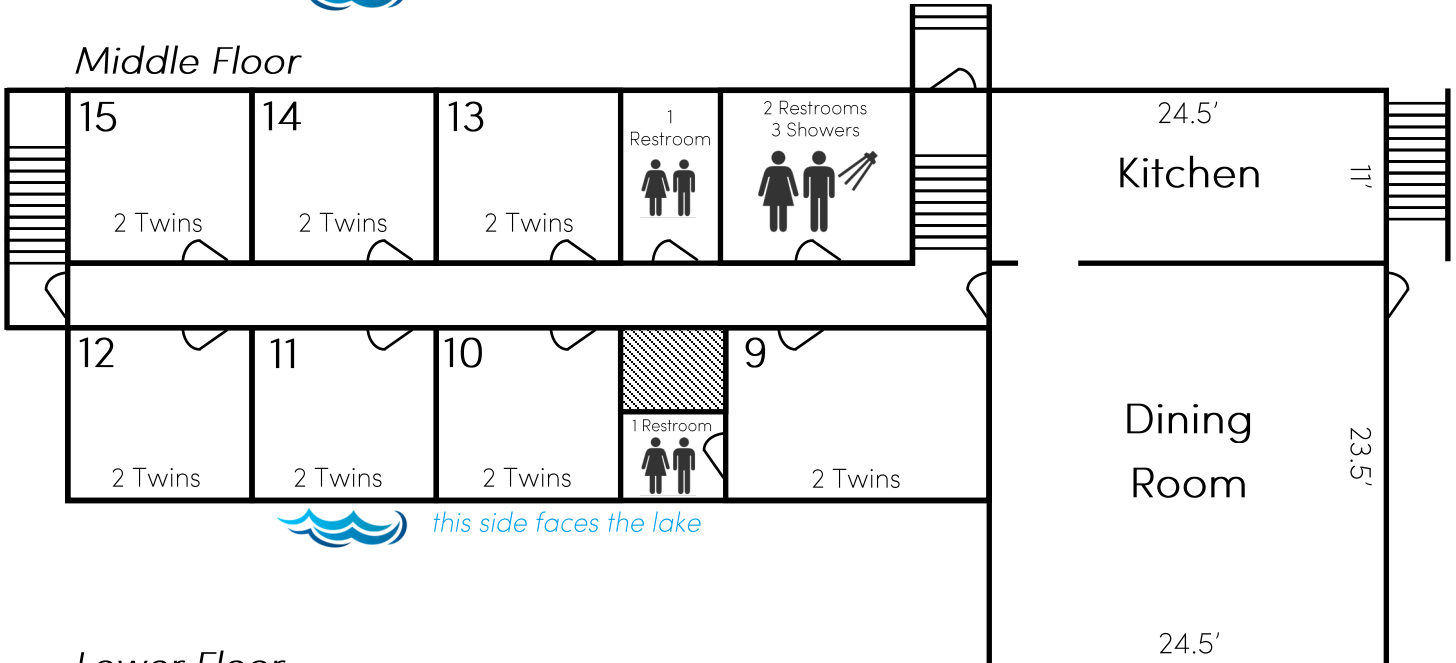

# HUBBARD LODGE

**ZEPHYR POINT**  
LAKE TAHOE

660 Hwy 50 (physical)  
PO Box 289 (mailing)  
Zephyr Cove, NV 89448  
Office (775) 588-6759

20 Guest Rooms  
50 Beds Total  
55 Maximum Capacity

## Top Floor

this side faces the lake

## Middle Floor

this side faces the lake

## Lower Floor

this side faces the lake

Updated 4/14/22

Diagram not to scale