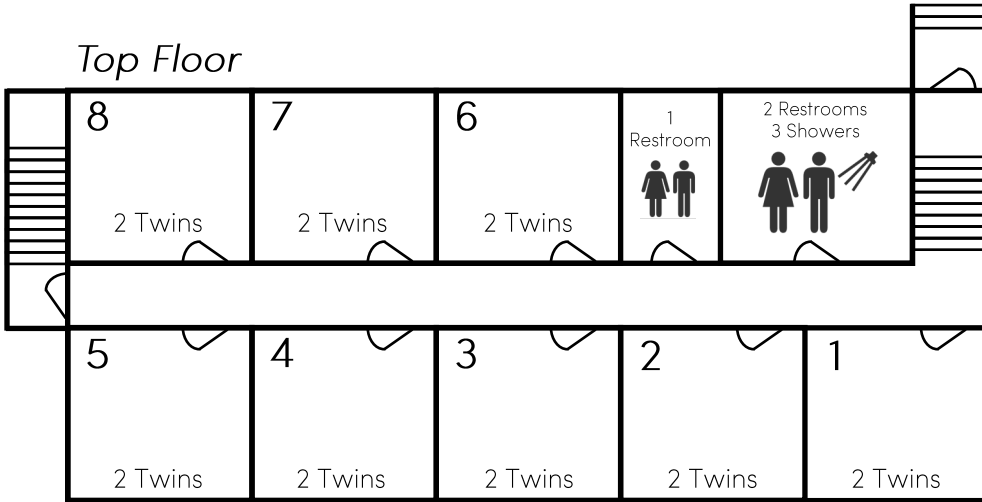

# HUBBARD LODGE

**ZEPHYR POINT**  
LAKE TAHOE

660 Hwy 50 (physical)  
PO Box 289 (mailing)  
Zephyr Cove, NV 89448  
Office (775) 588-6759

20 Guest Rooms  
50 Beds Total  
55 Maximum Capacity

## Top Floor

this side faces the lake

## Middle Floor

this side faces the lake

## Lower Floor

this side faces the lake

Updated 4/14/22

Diagram not to scale