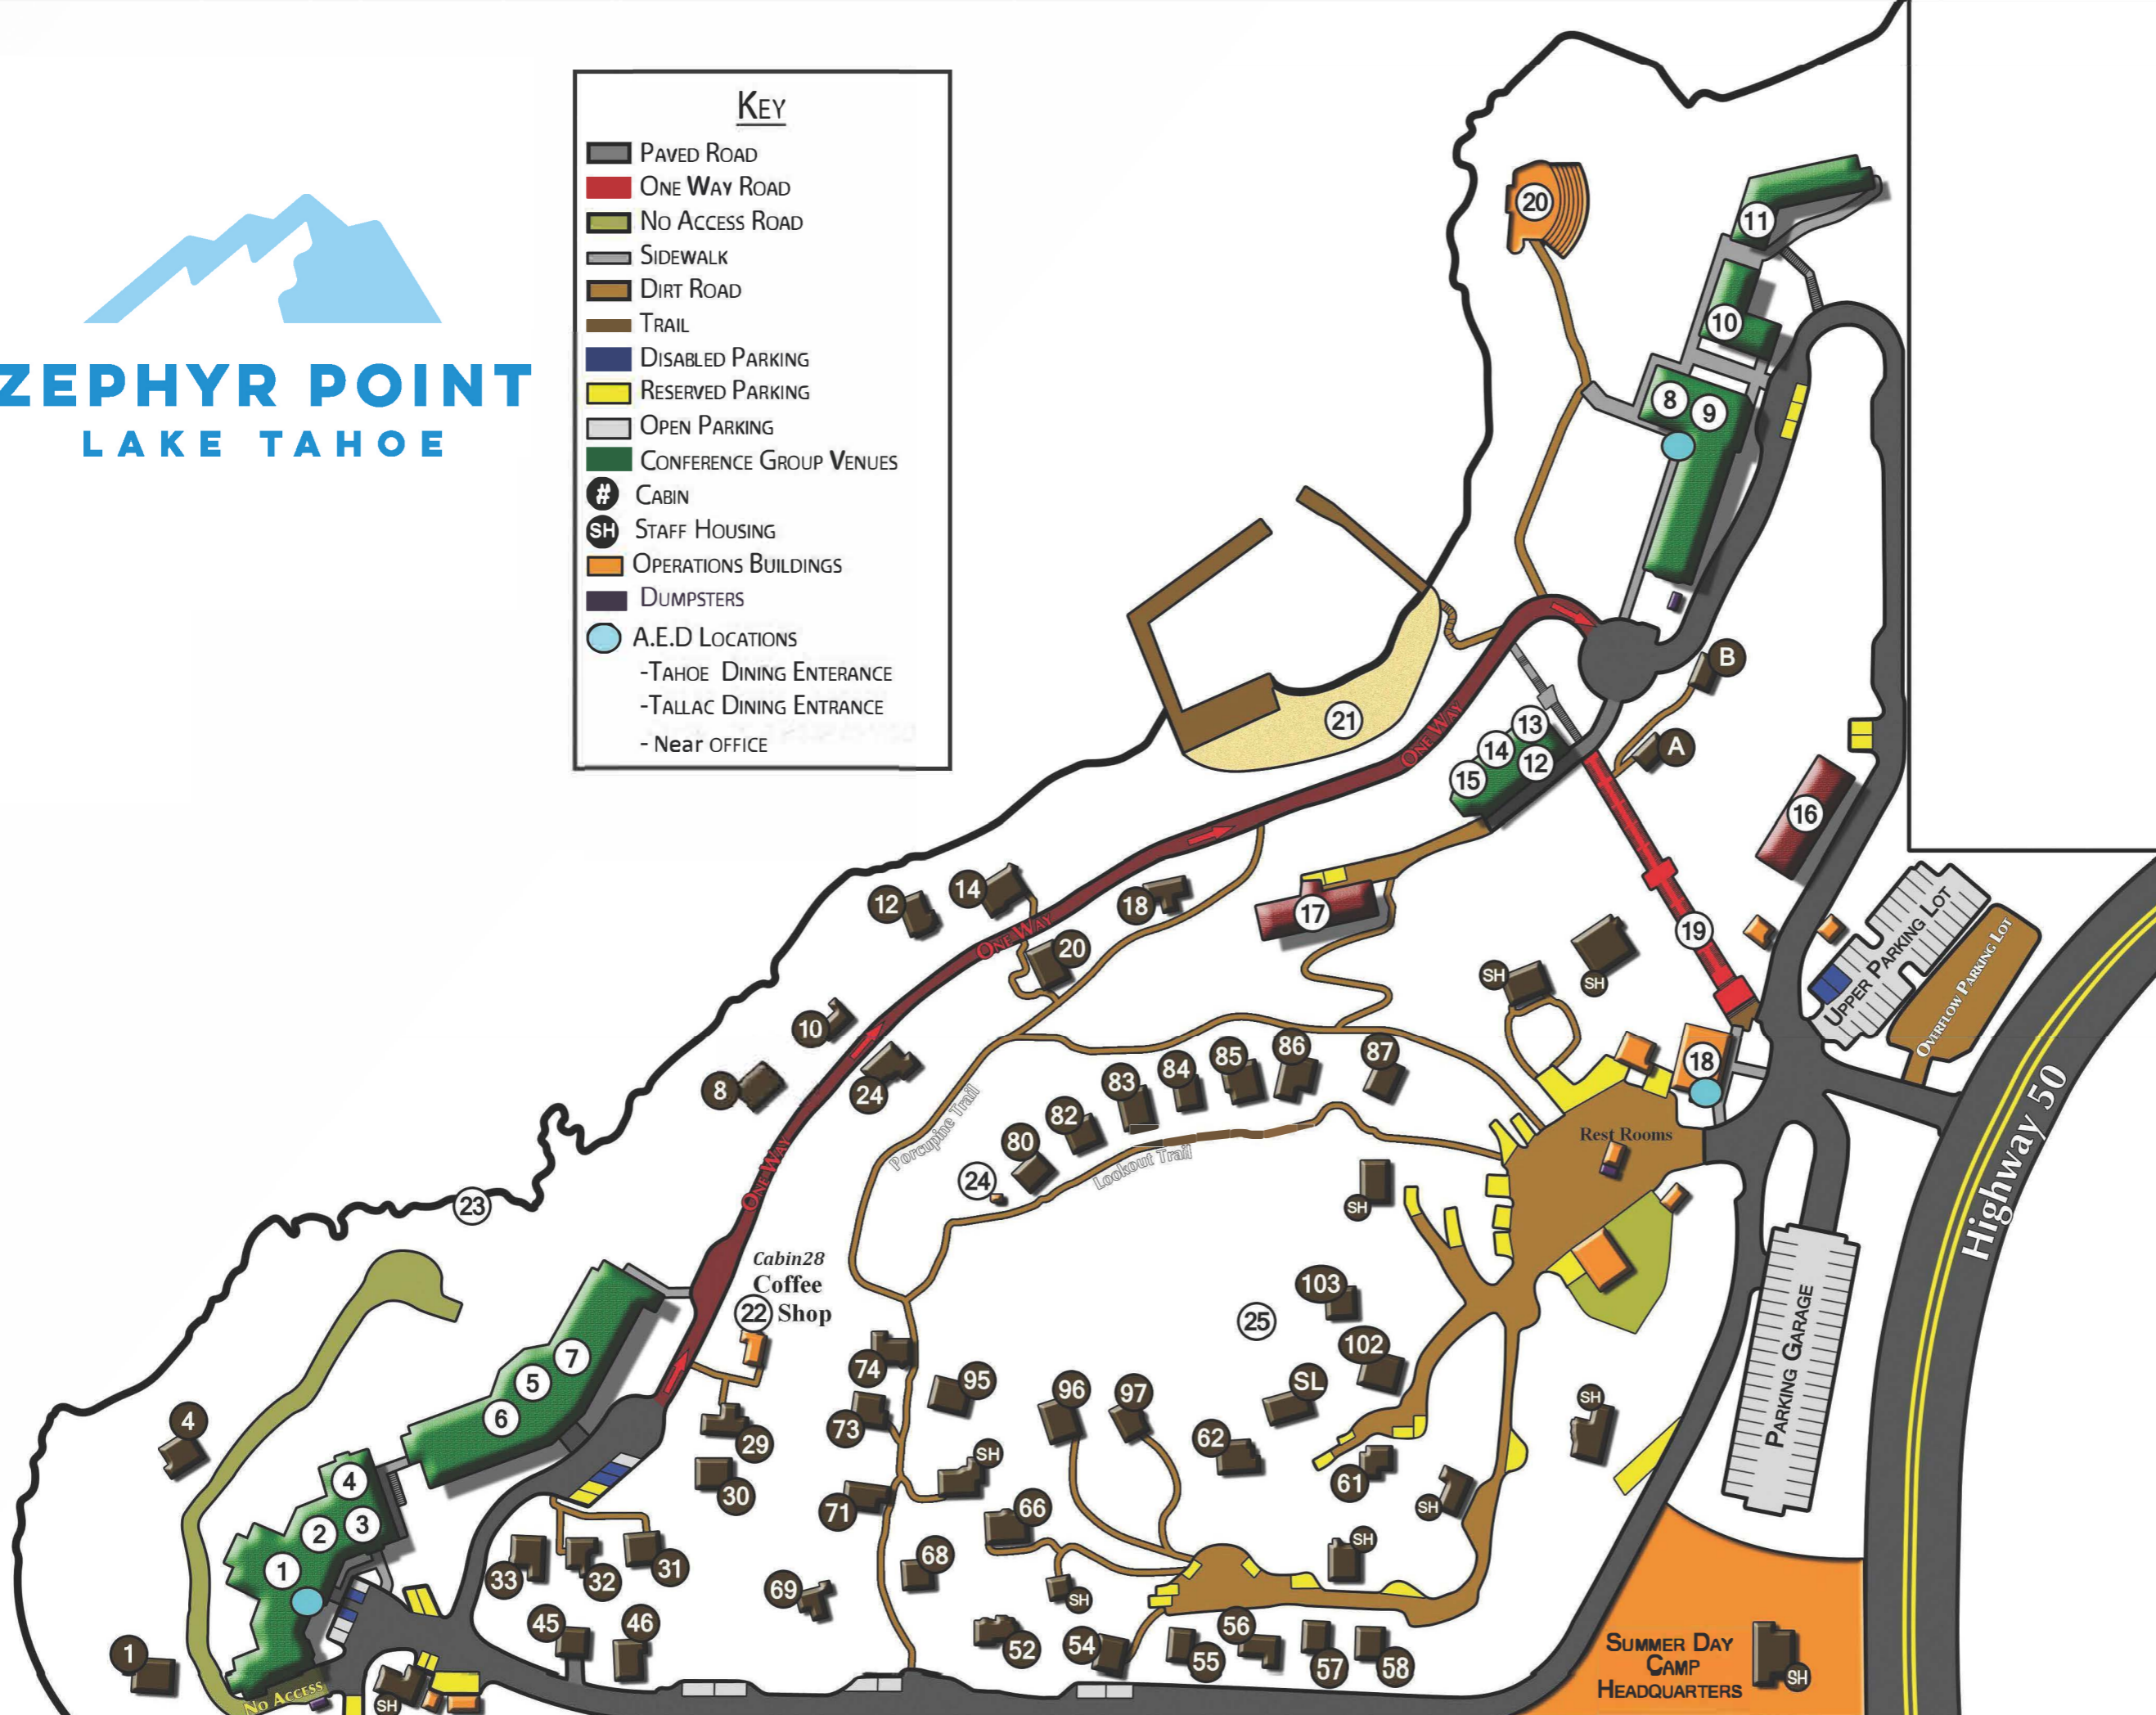

ZEPHYR POINT LAKE TAHOE

KEY

-  PAVED ROAD
-  ONE WAY ROAD
-  NO ACCESS ROAD
-  SIDEWALK
-  DIRT ROAD
-  TRAIL
-  DISABLED PARKING
-  RESERVED PARKING
-  OPEN PARKING
-  CONFERENCE GROUP VENUES
-  CABIN
-  STAFF HOUSING
-  OPERATIONS BUILDINGS
-  DUMPSTERS
-  A.E.D LOCATIONS
 - TAHOE DINING ENTRANCE
 - TALLAC DINING ENTRANCE
 - Near OFFICE

CONTENTS

TALLAC CENTER

1. Hedco Dining Hall
2. Talking Mountain
3. Echo Peak
4. Fallen Leaf
Lower Level
5. Inspiration Point
Ground Level
6. Vaughn Board Room
Third Floor
7. Charis Chapel
Third Floor

TAHOE CENTER

8. Dining Hall
9. Living Waters
Second Floor
10. Morning Star
Ground Level
11. Eagles Wings
Ground Level

DOBBINS HALL

12. Dobbins Hall
13. Hunter Memorial Library
Lower Level
14. Green Room
Lower Level
15. Annex
Lower Level

16. HUBBARD LODGE

17. LAKEVIEW LODGE

18. FRONT OFFICE

POINTS OF INTEREST

19. Robins Flight
20. Donaldson Memorial
Amphitheater
21. Beach
22. Cabin28 - Coffee Shop
23. Portal of Prayer
24. Crawford Memorial Lookout
25. Leader Lookout