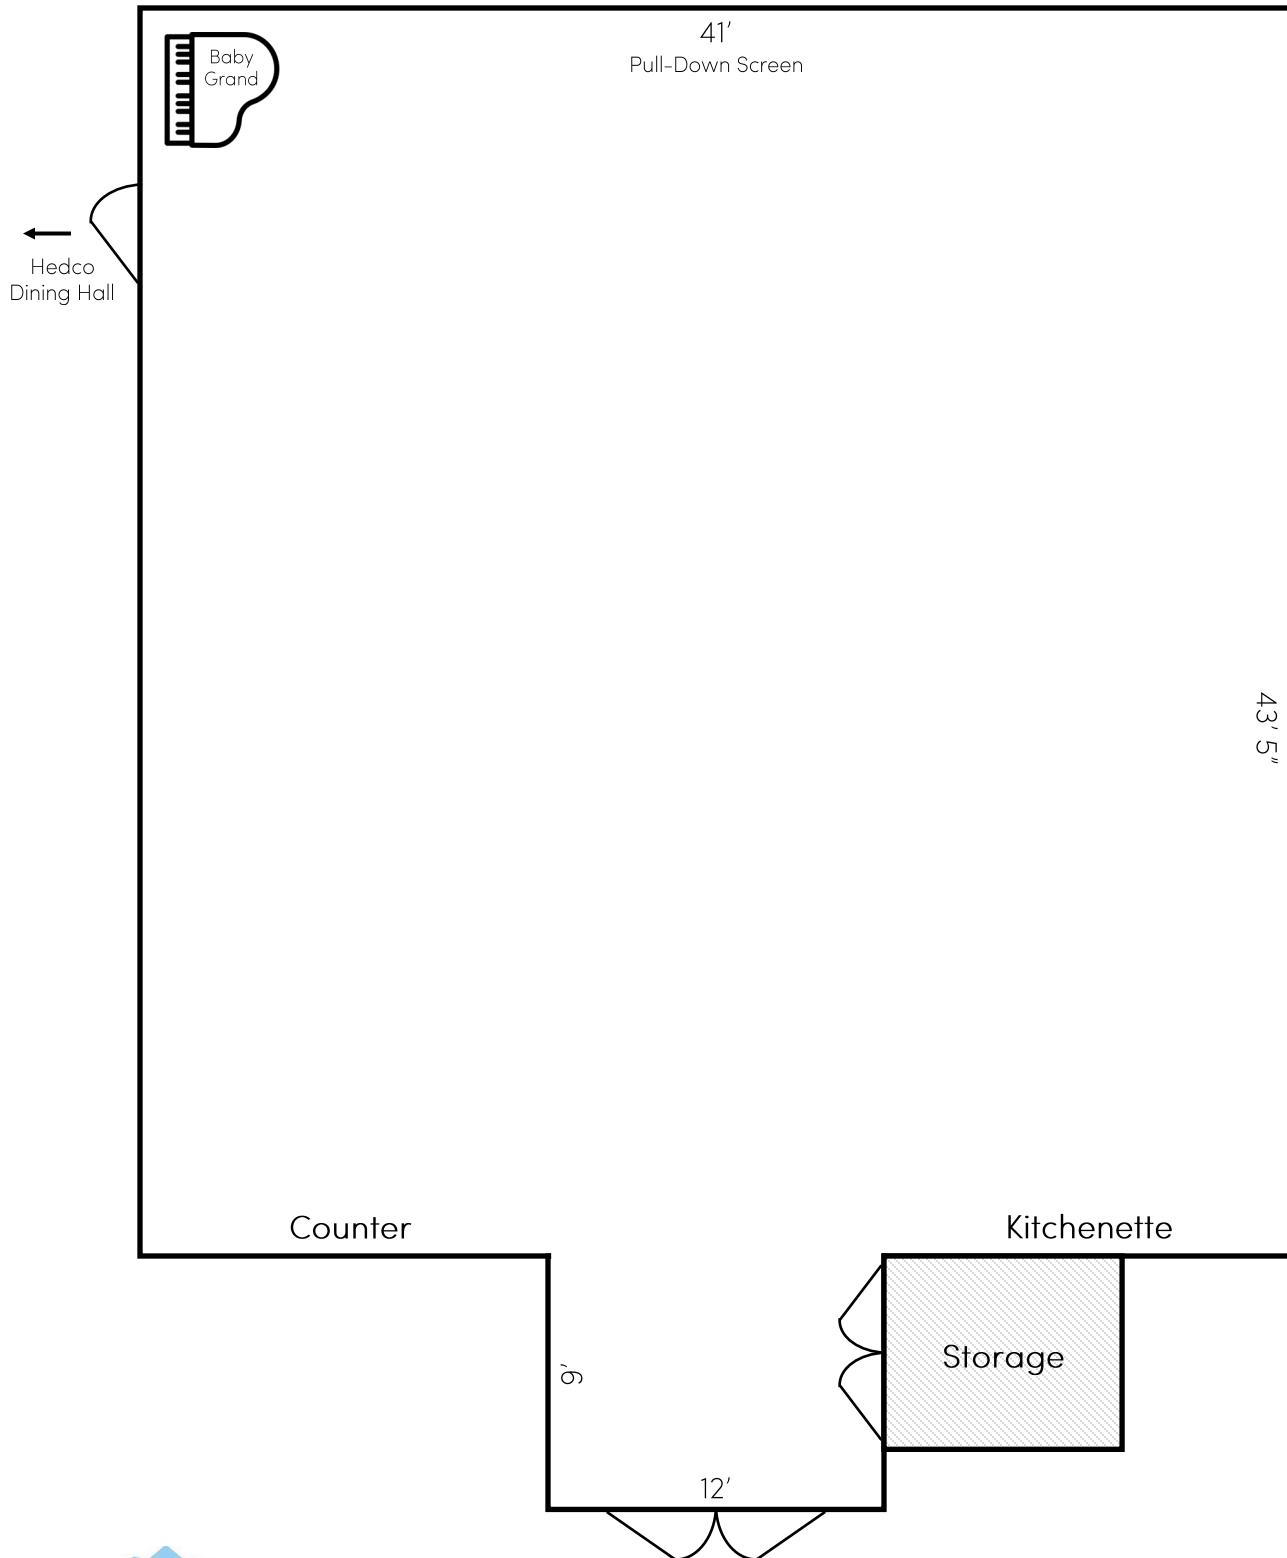

# ECHO PEAK

GROUP NAME: \_\_\_\_\_

EVENT DATES: \_\_\_\_\_

1890 Square Footage

200 Seated Capacity

22 6-Foot Tables

10 8-Foot Tables

660 Hwy 50 (physical) | PO Box 289 (mailing)  
Zephyr Cove, NV 89448  
Office (775) 588-6759

Updated 7/31/23  
Diagram not to scale