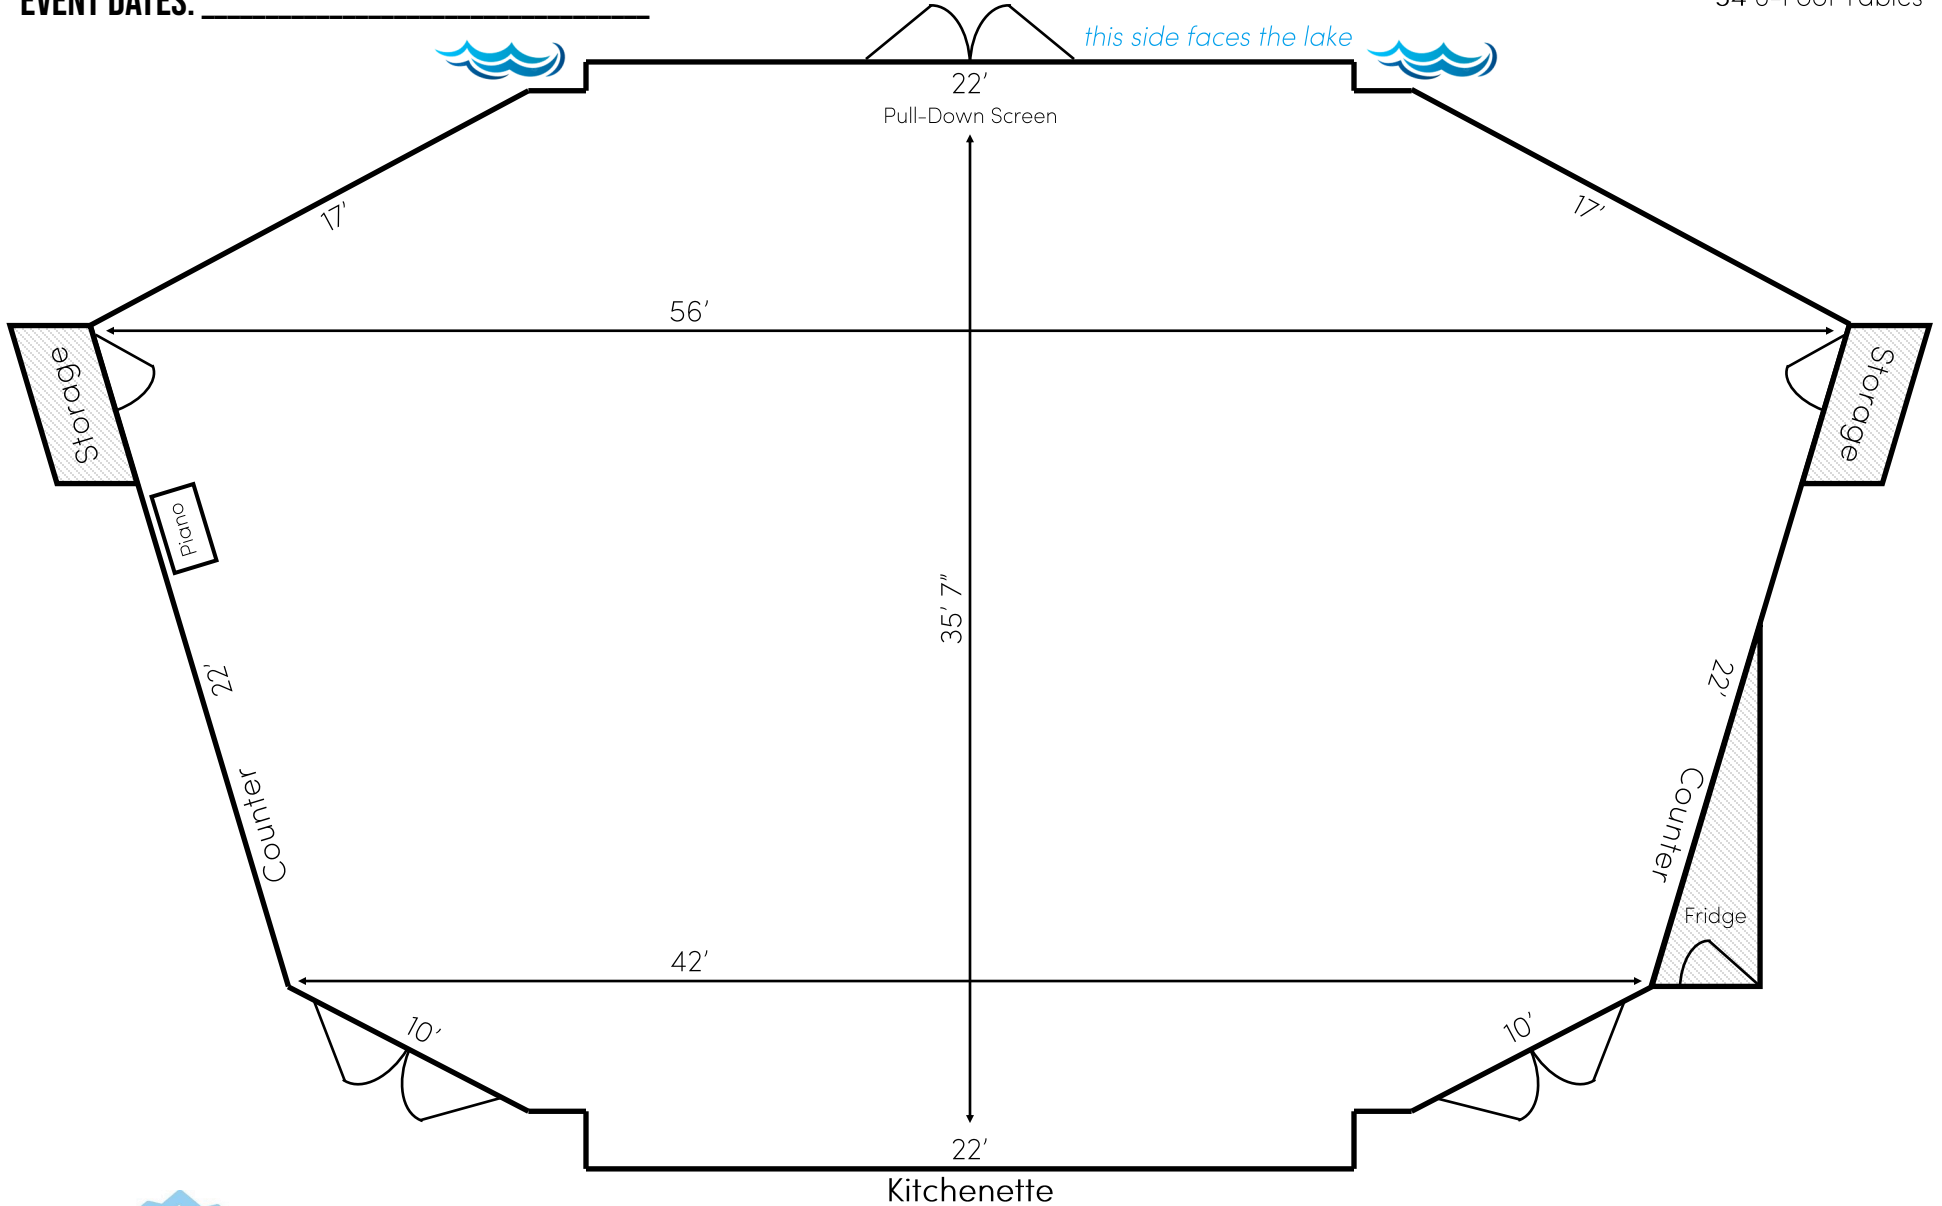

# INSPIRATION POINT

1560 Square Footage

175 Seated Capacity

34 6-Foot Tables

660 Hwy 50 (physical) | PO Box 289 (mailing)  
Zephyr Cove, NV 89448  
Office (775) 588-6759

Updated 7/30/23  
Diagram not to scale